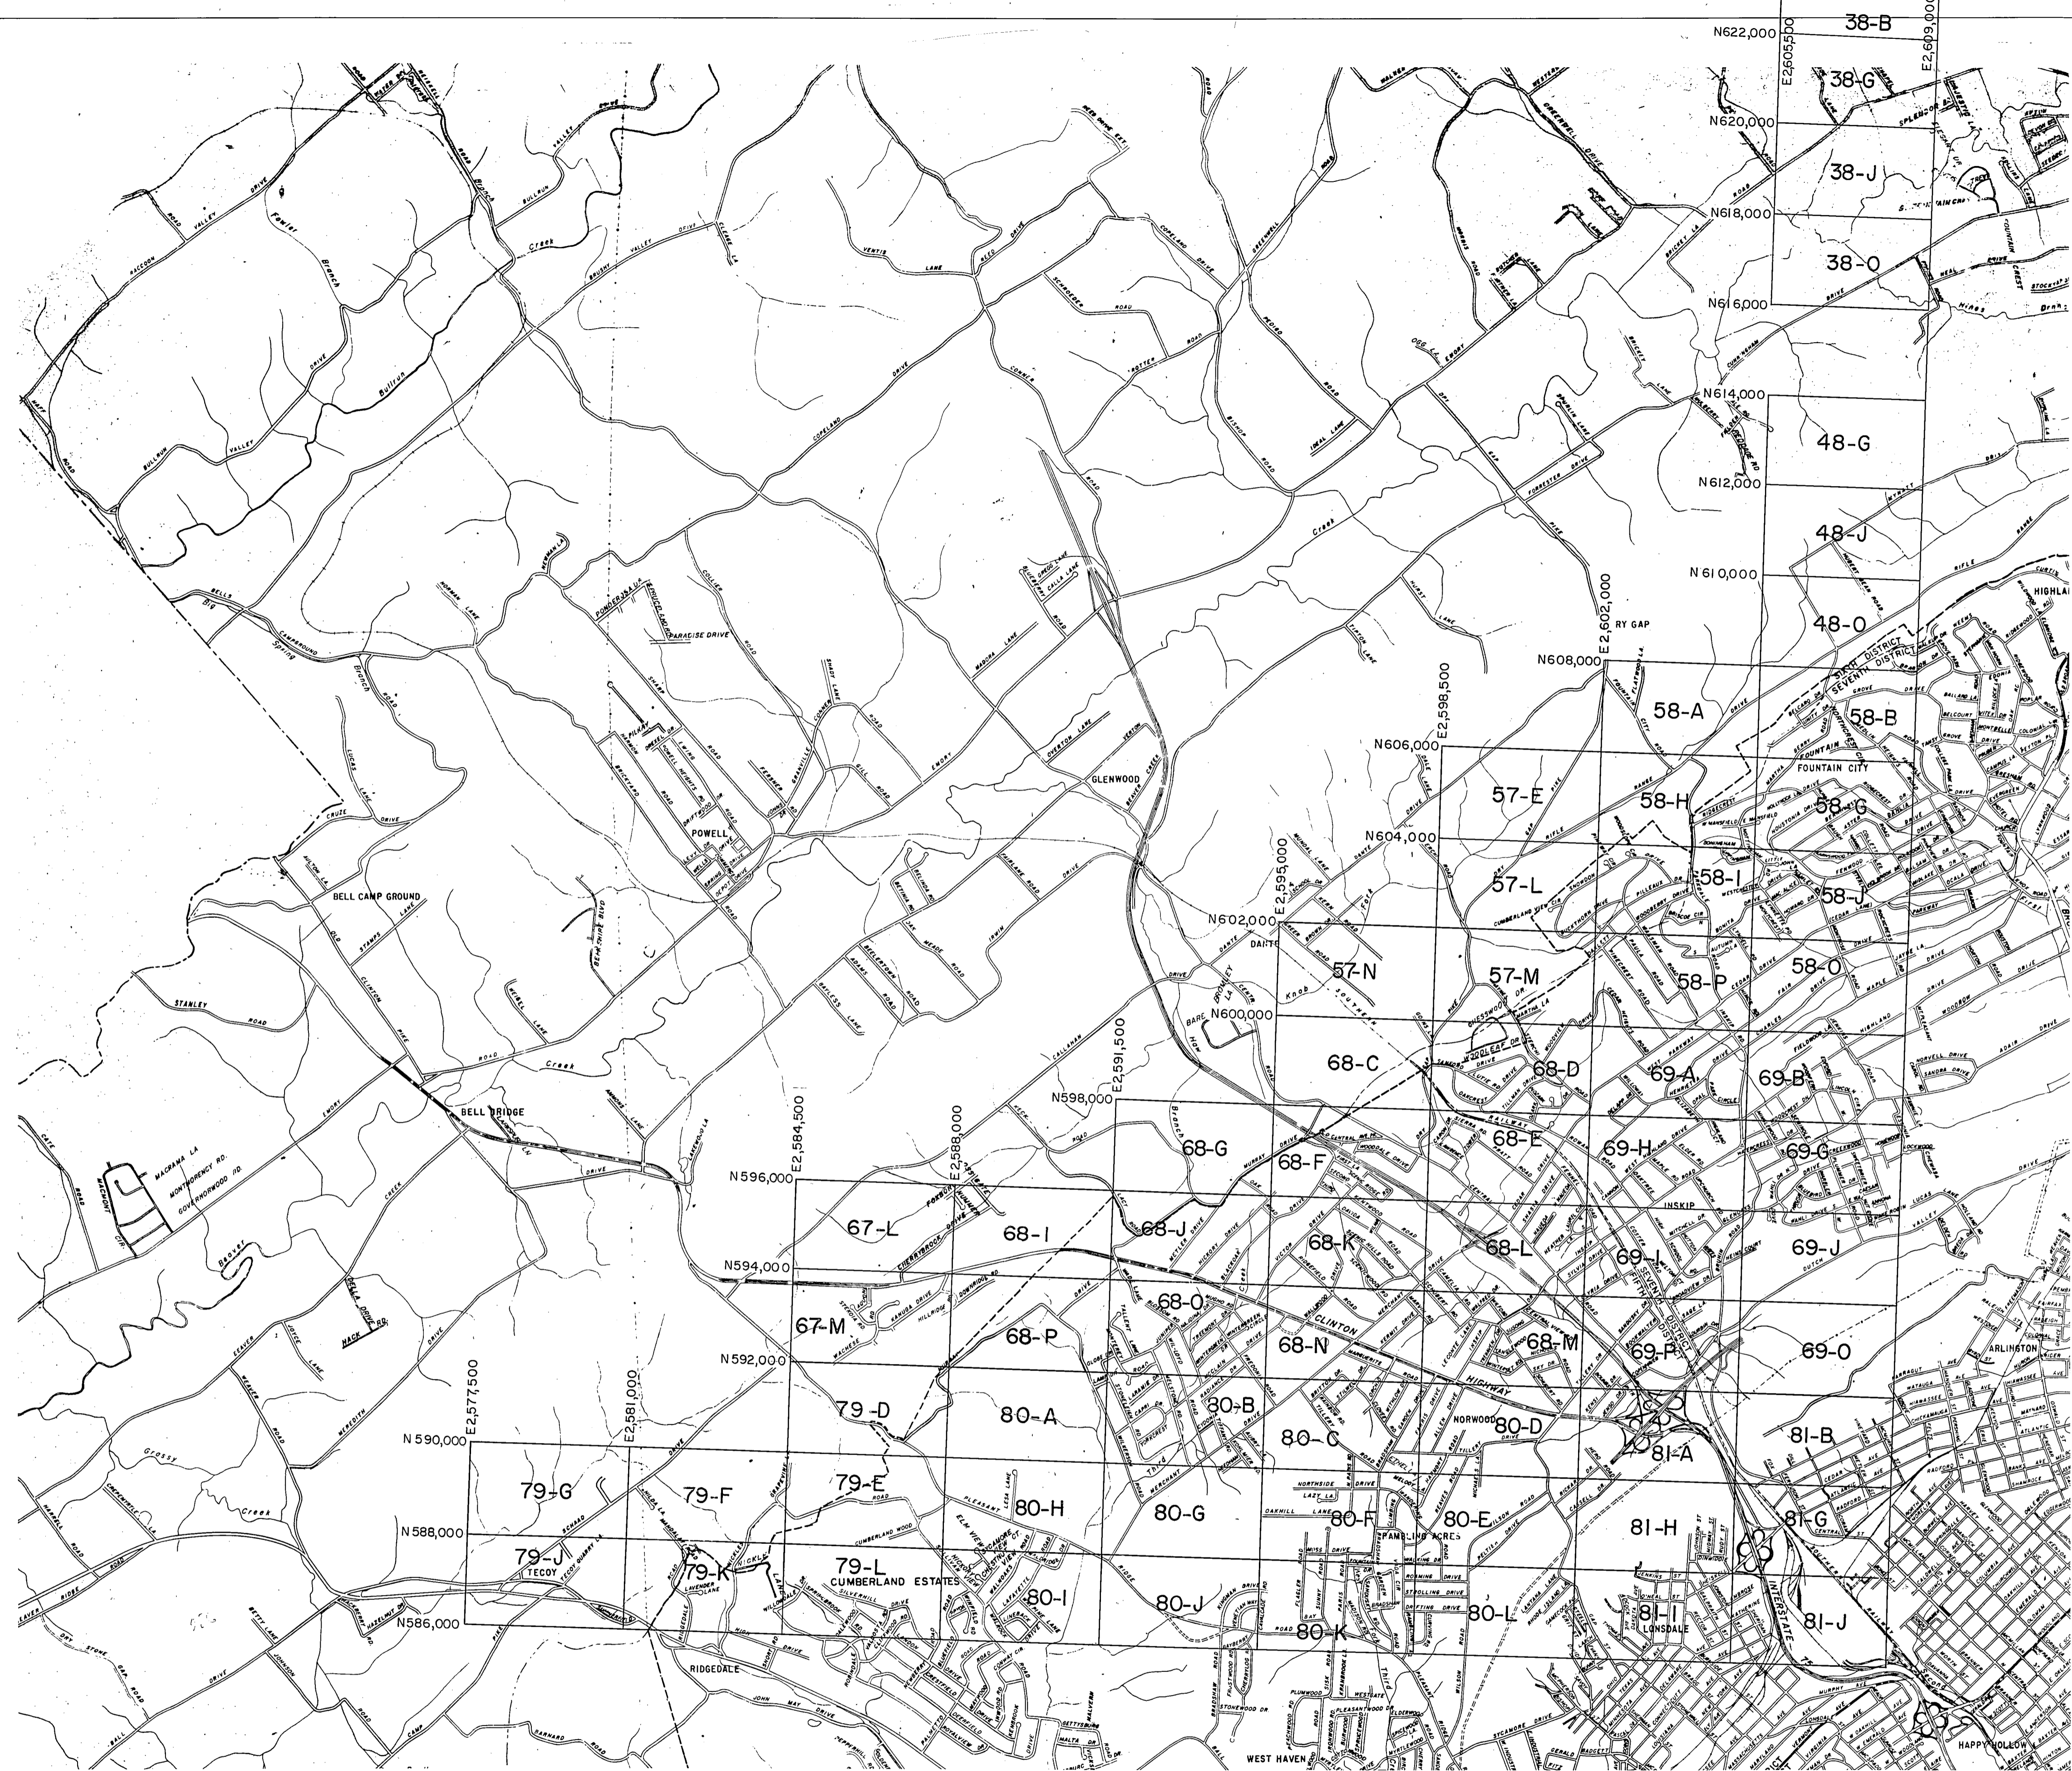

SHEET INDEX FOR
S.E./4-KNOXVILLE, KNOX COUNTY

SCALE OF INDEX: 1" = 2000'
SCALE OF MAP SHEETS: 1" = 100'

SHEET INDEX FOR
N.E. 74 - KNOXVILLE, KNOX COUNTY

SCALE OF INDEX: 1" = 2000'
SCALE OF MAP SHEETS: 1" = 100'

SHEET INDEX FOR
NW. 1/4 - KNOXVILLE, KNOX COUNTY

SCALE OF INDEX: 1" = 2000'
SCALE OF MAP SHEETS: 1" = 100'

UNION COUNTY

ANDERSON COUNTY

ORANGE COUNTY

JEFFERSON COUNTY

SEVIER COUNTY

BLOUNT COUNTY

LOUDON COUNTY

KNOXVILLE - KNOX COUNTY