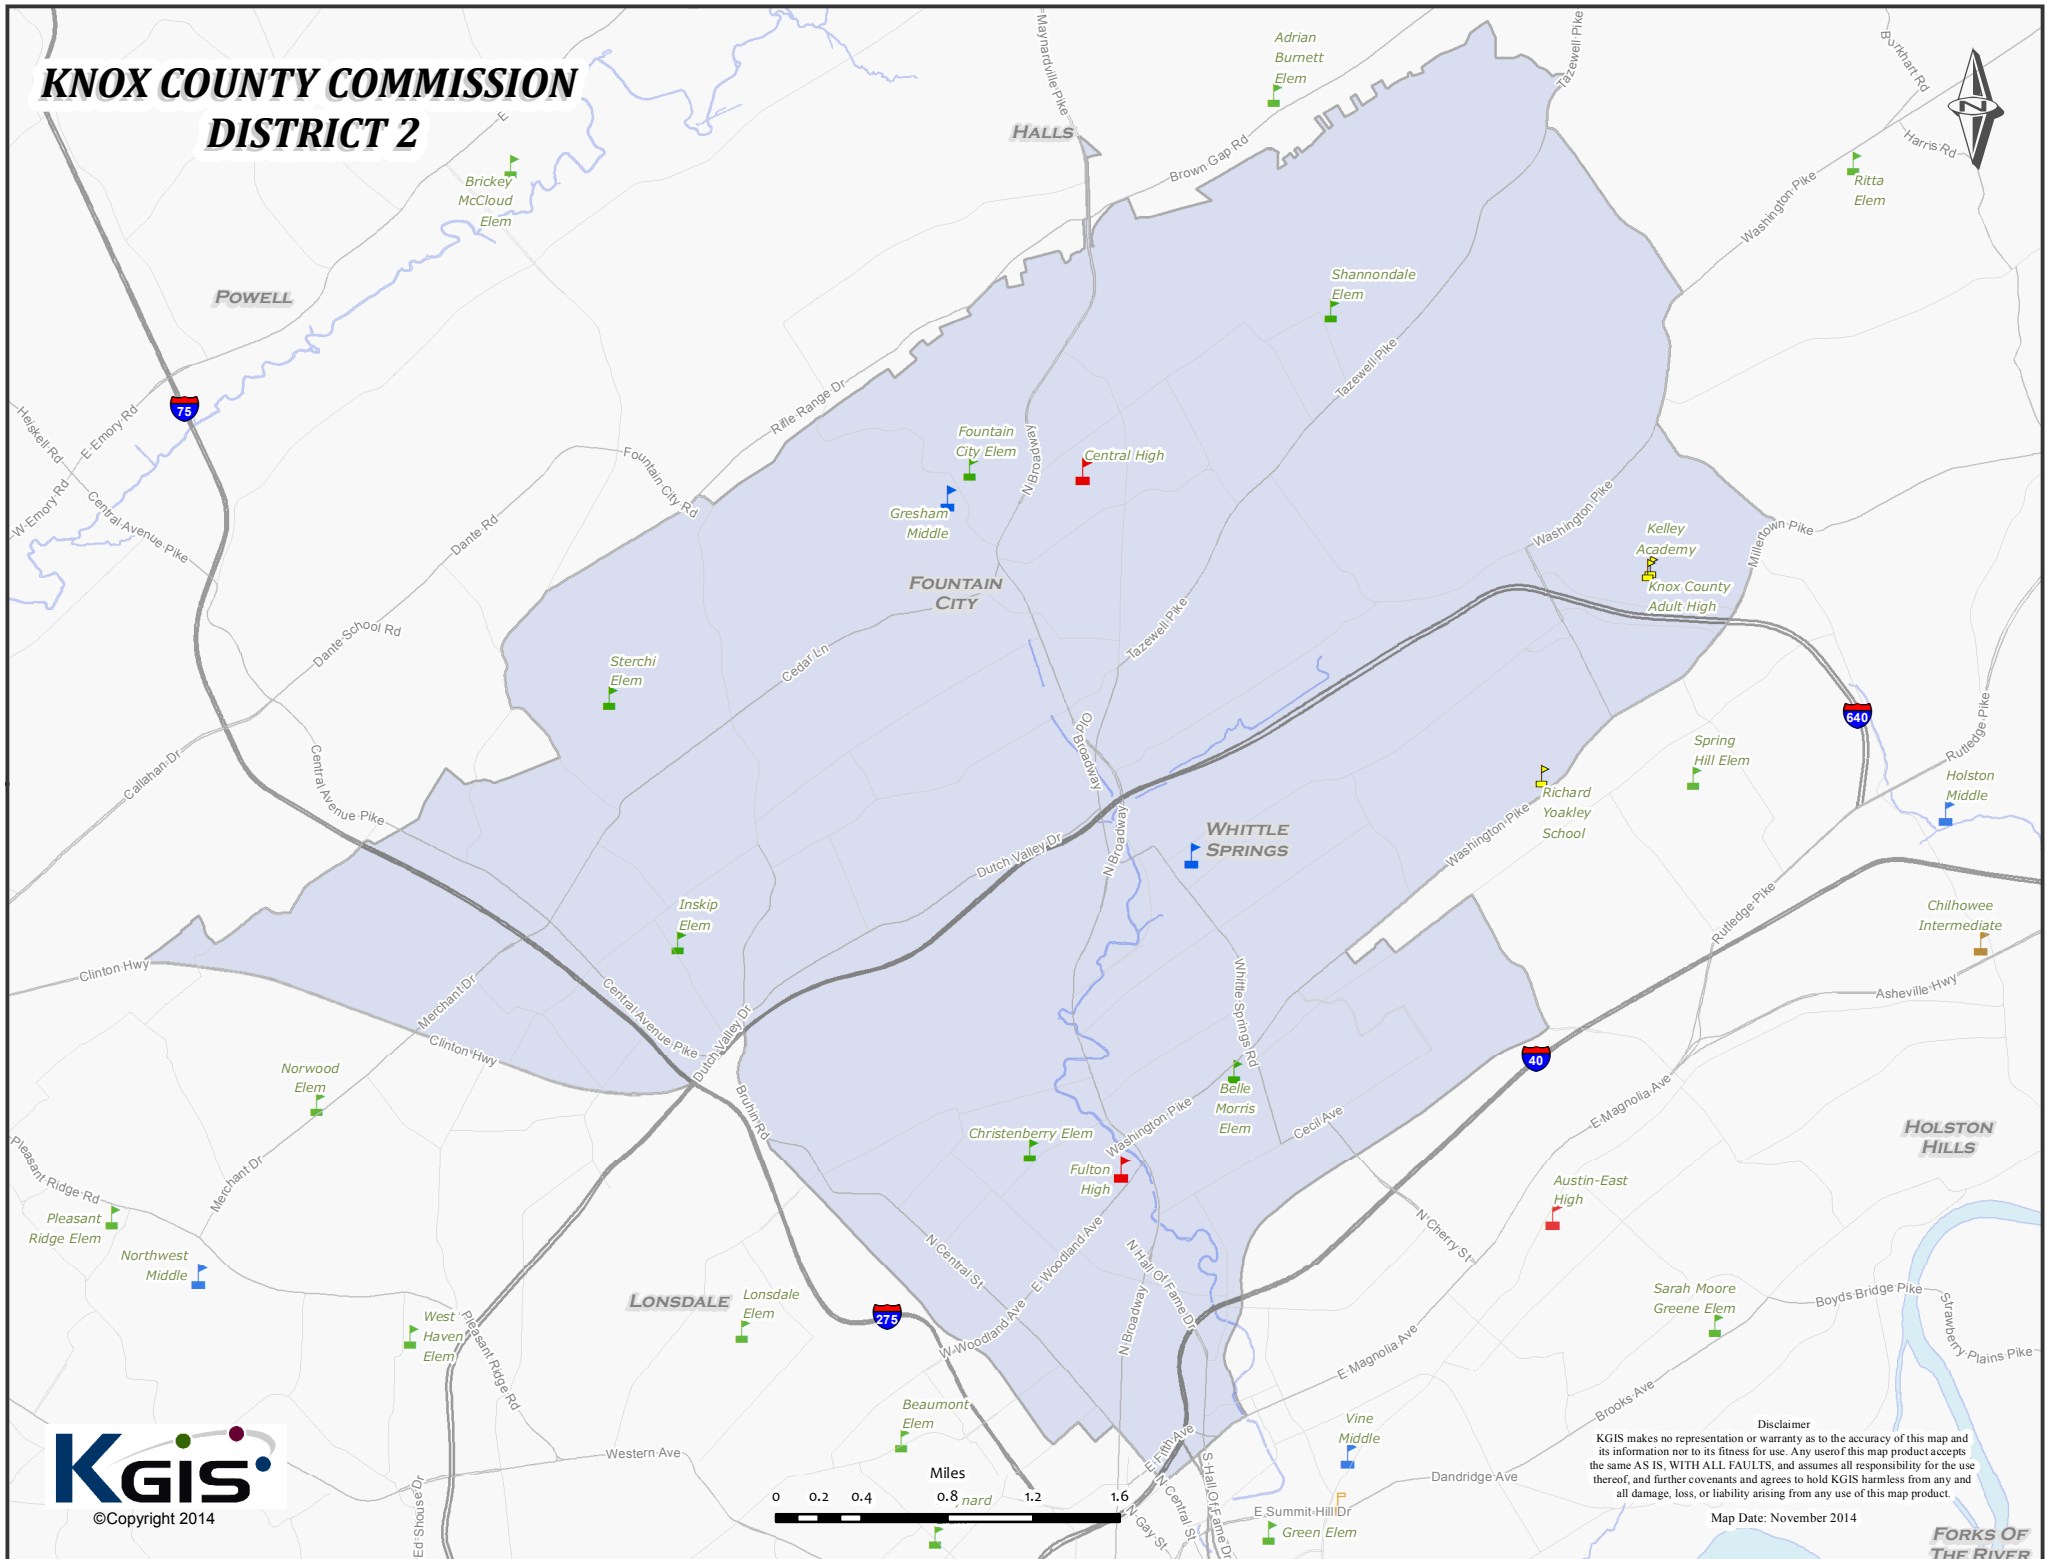

KNOX COUNTY COMMISSION DISTRICT 2

Map Date: November 2014

FORKS OF THE RIVER