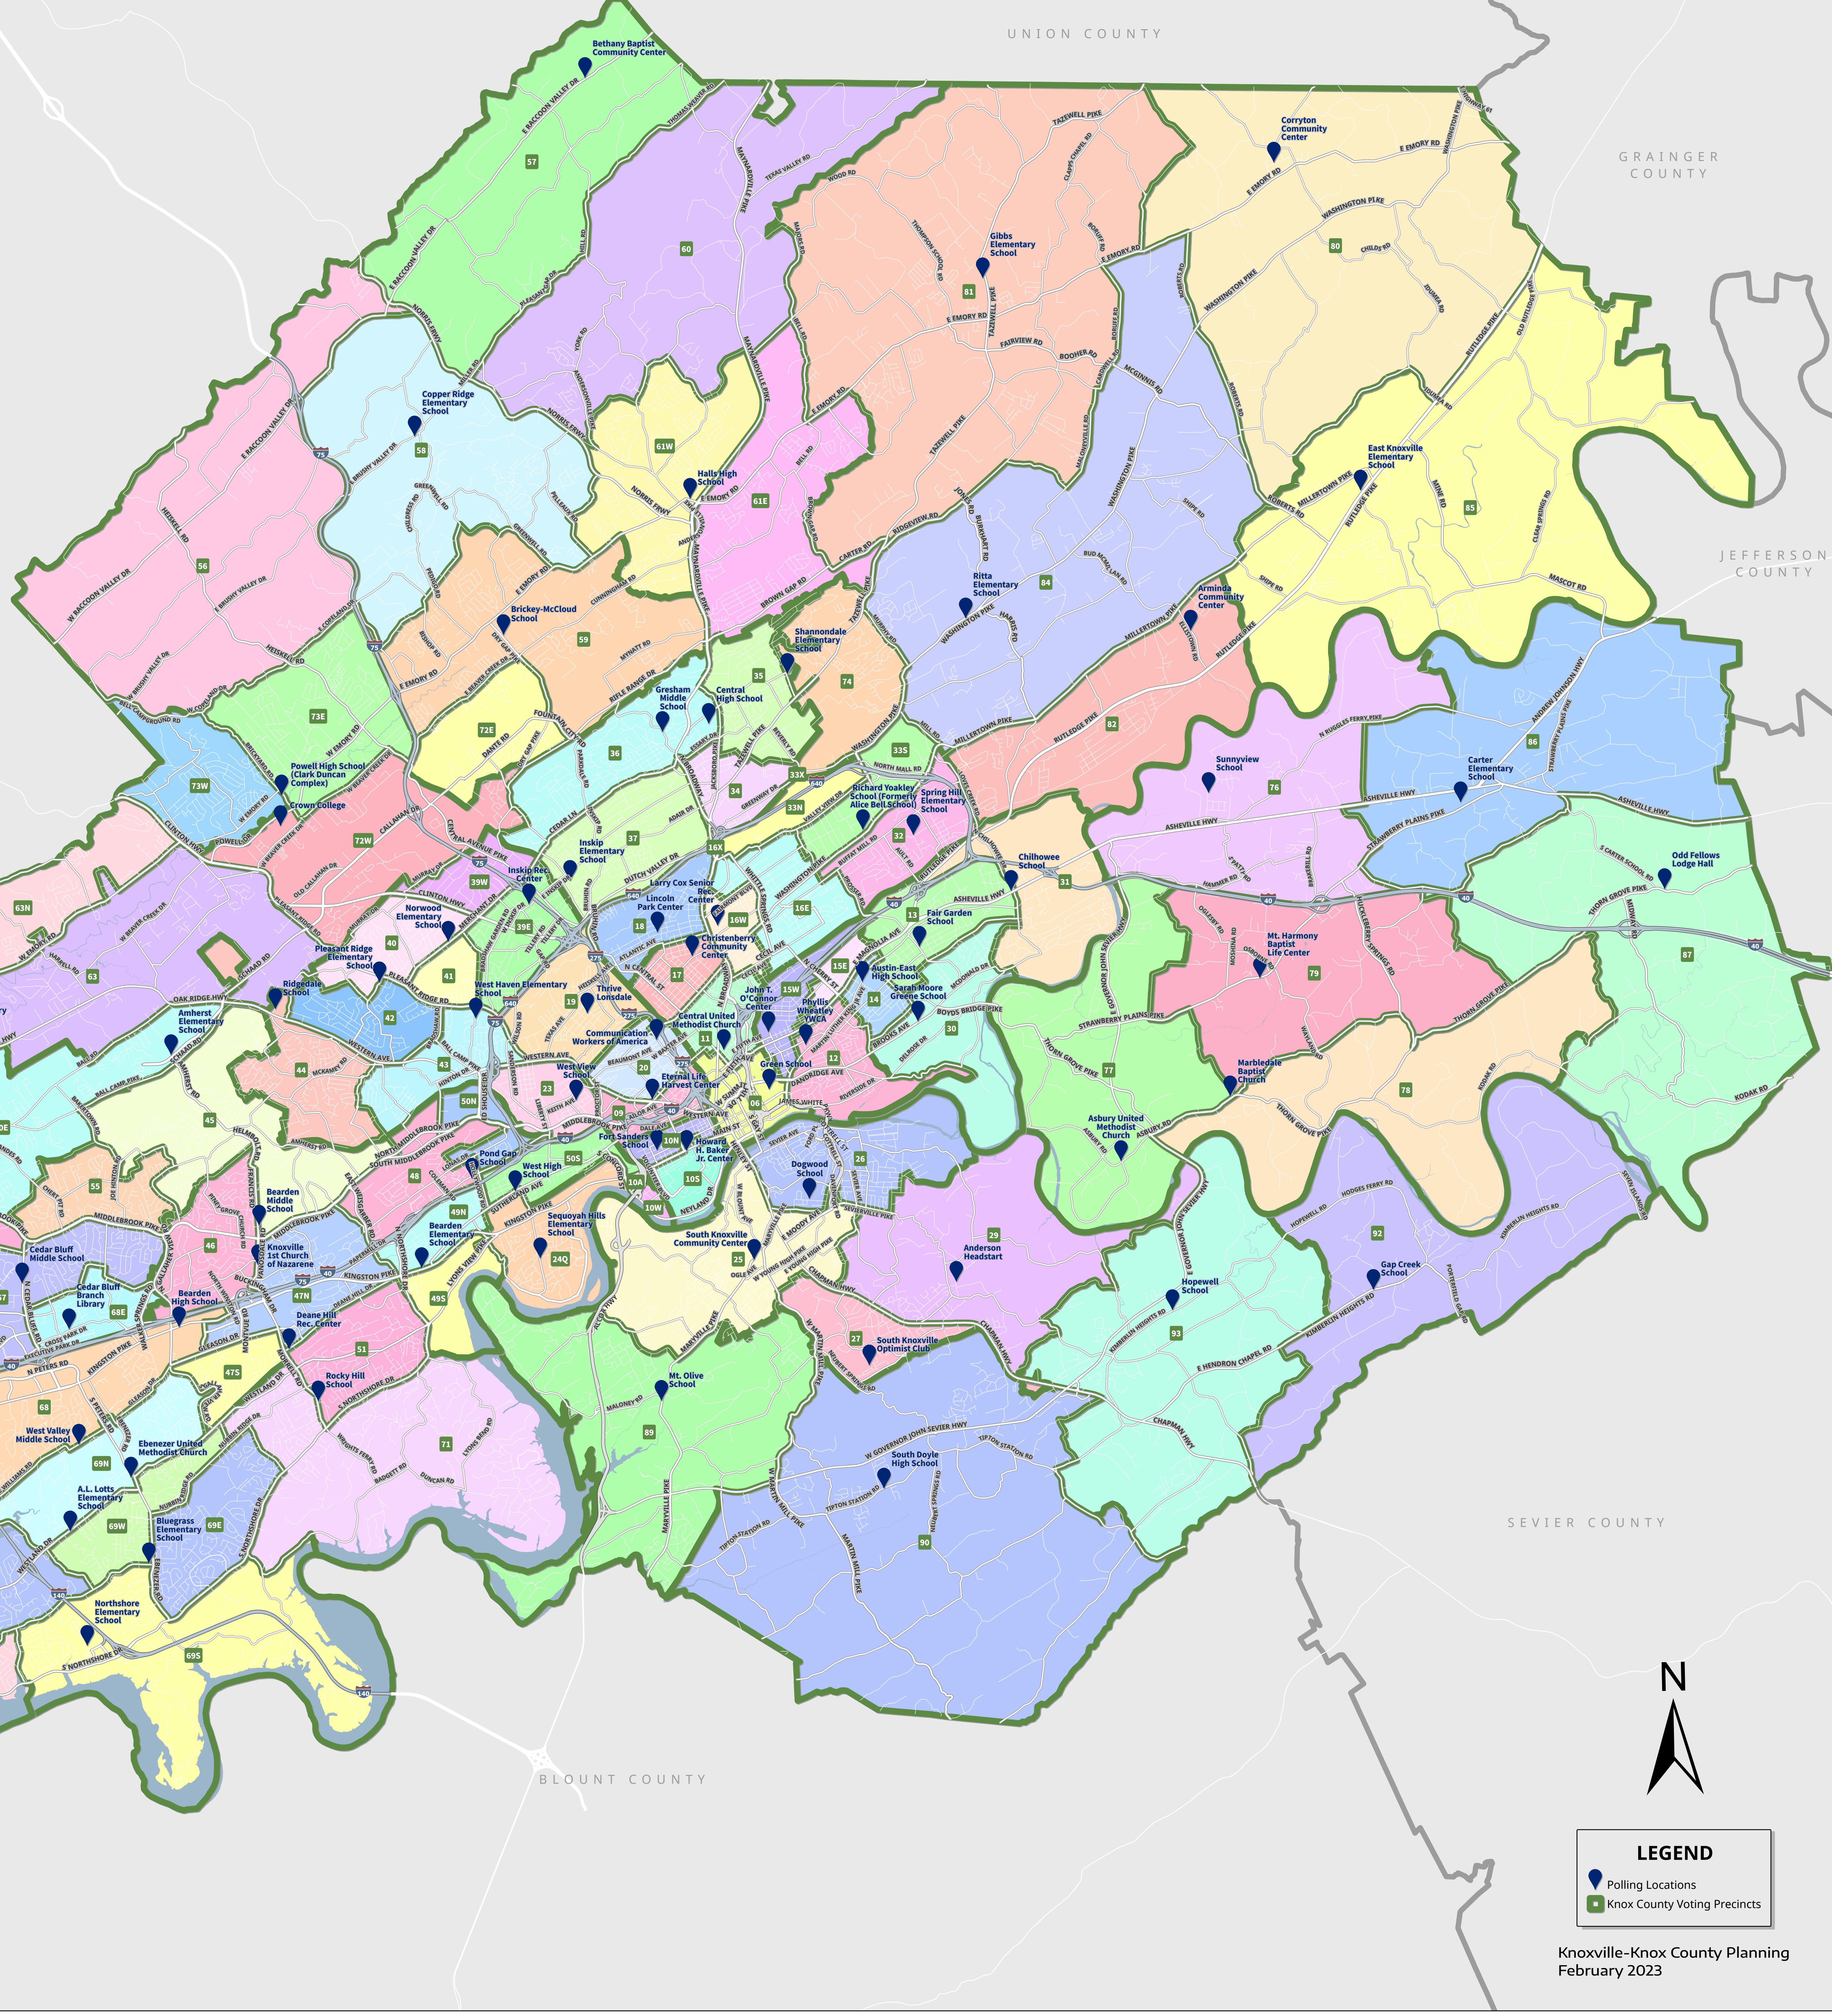

# KNOX COUNTY PRECINCTS AND POLLING LOCATIONS

0 2.5 5 Miles

**LEGEND**

- Polling Locations
- Knox County Voting Precincts