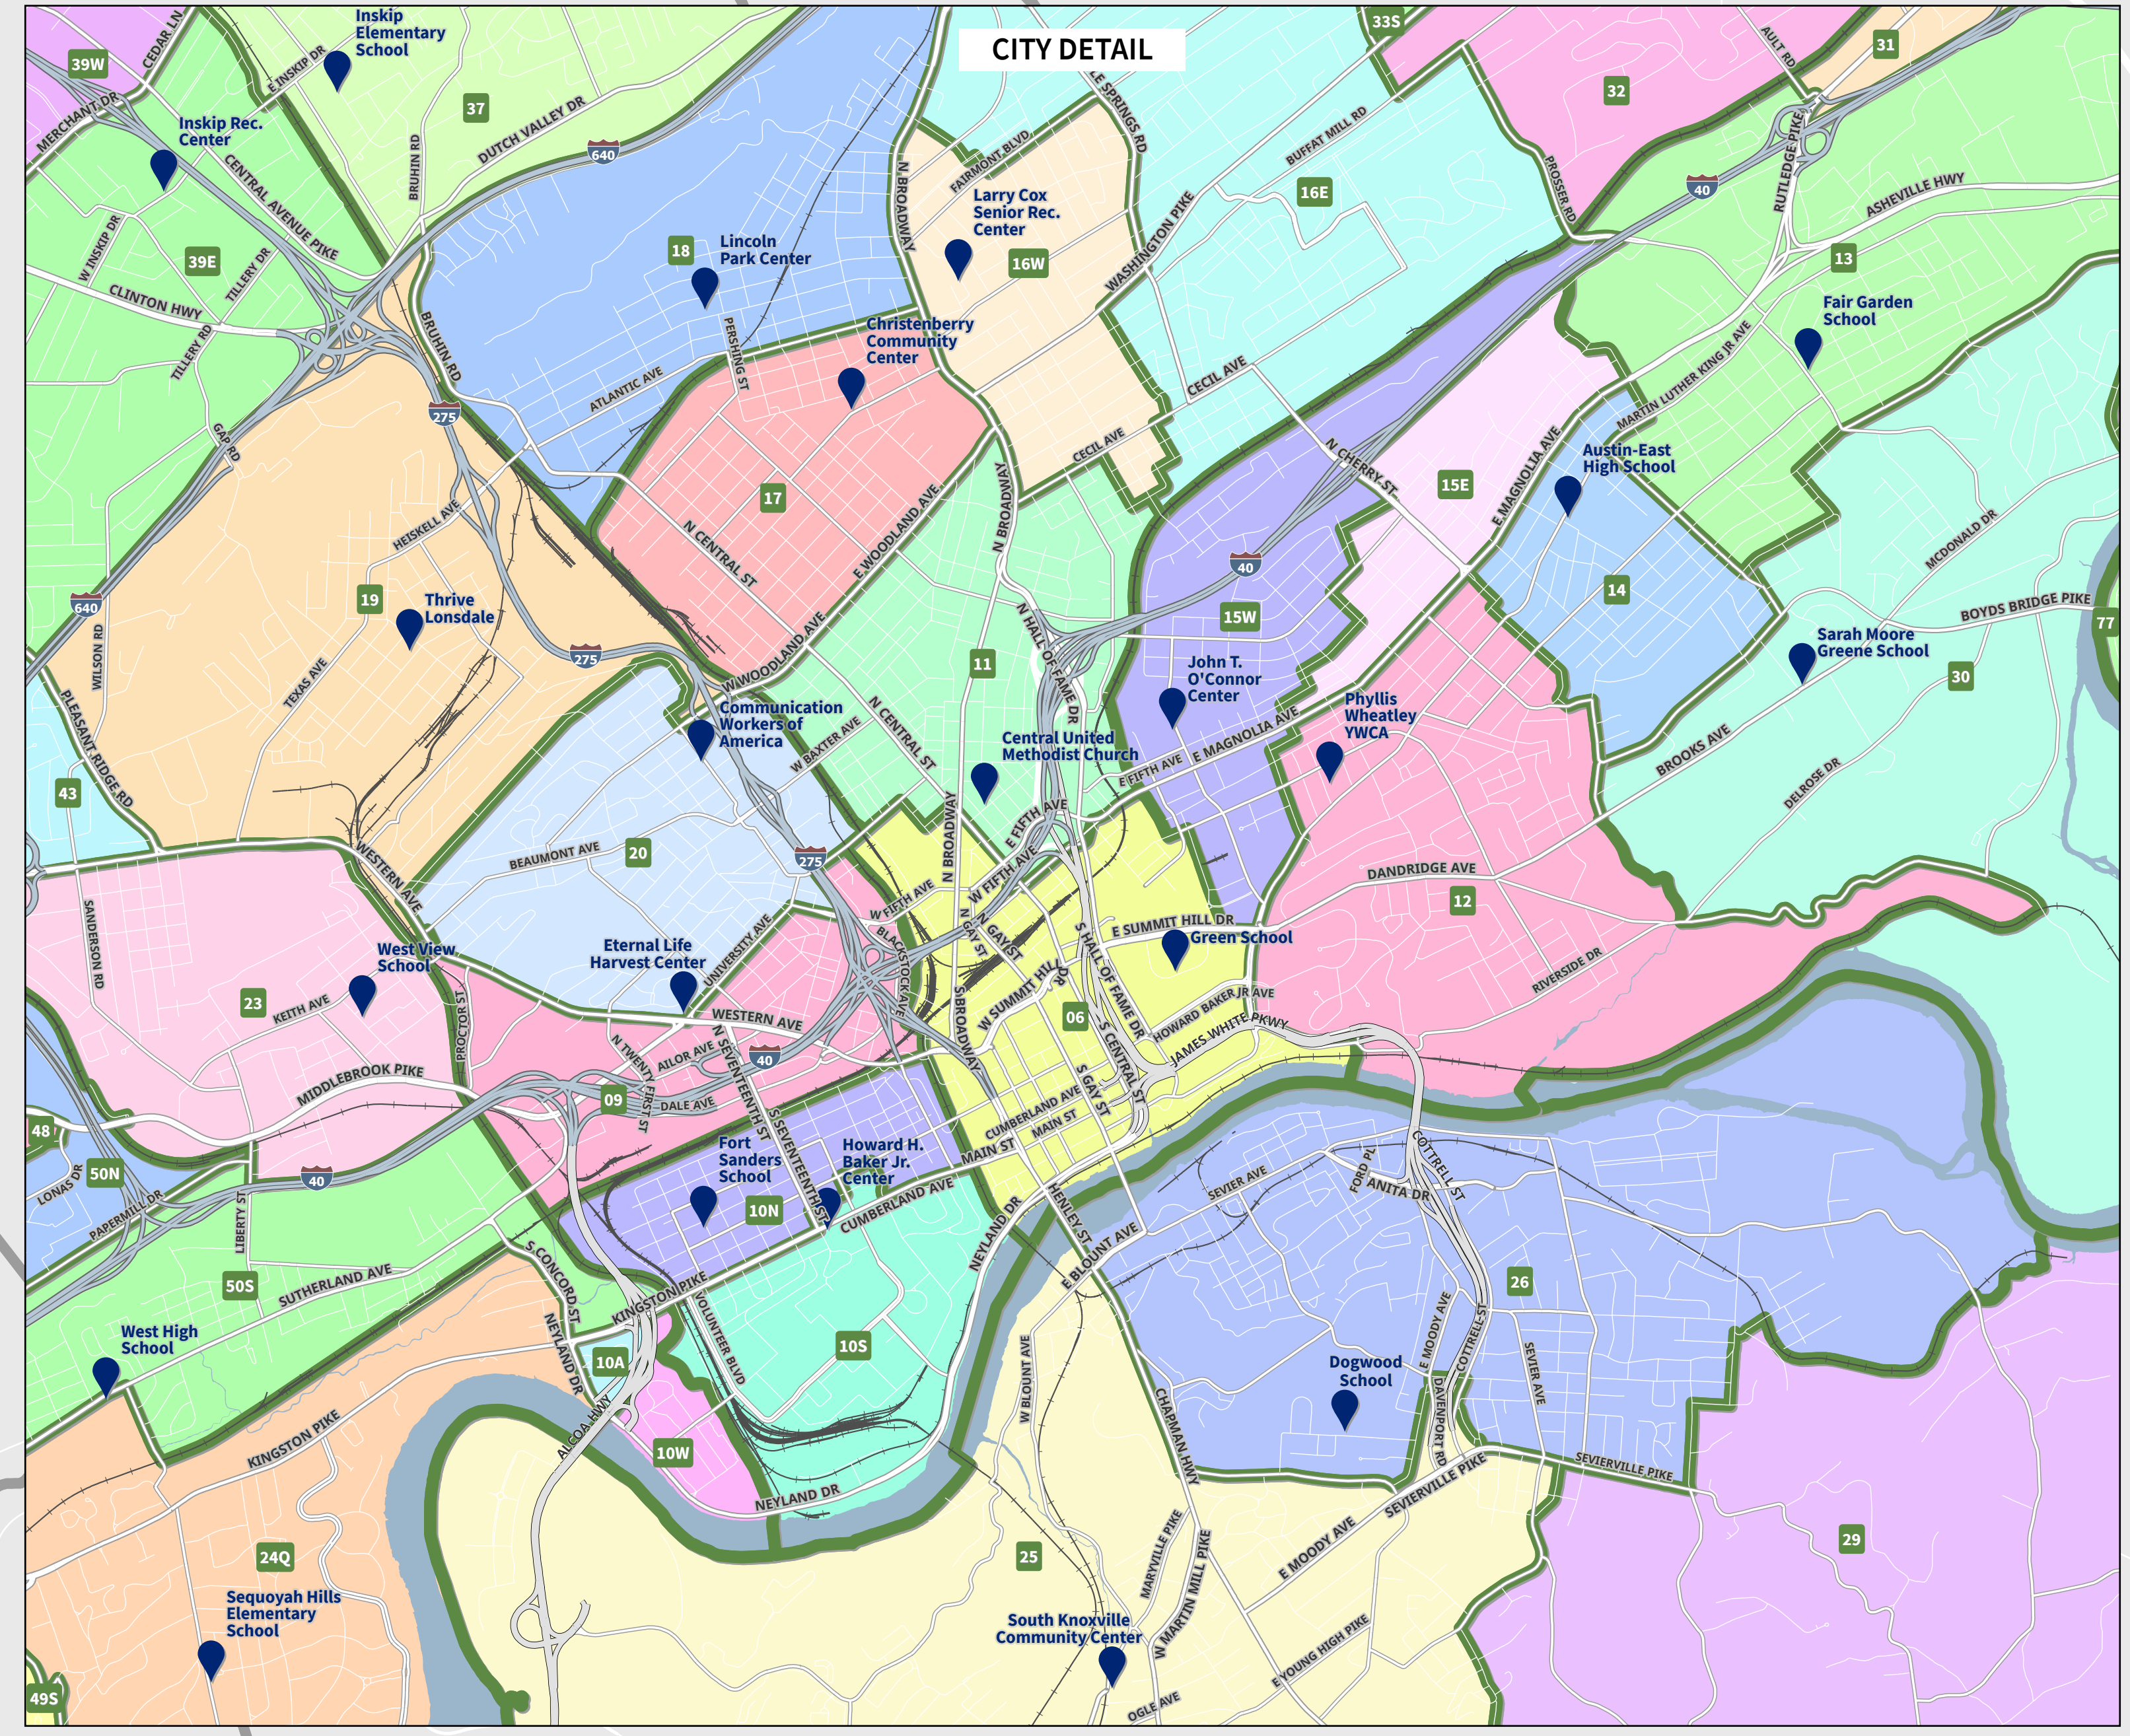

# KNOX COUNTY PRECINCTS AND POLLING LOCATIONS

0 2.5 5 Miles

**LEGEND**

- Polling Locations
- Knox County Voting Precincts