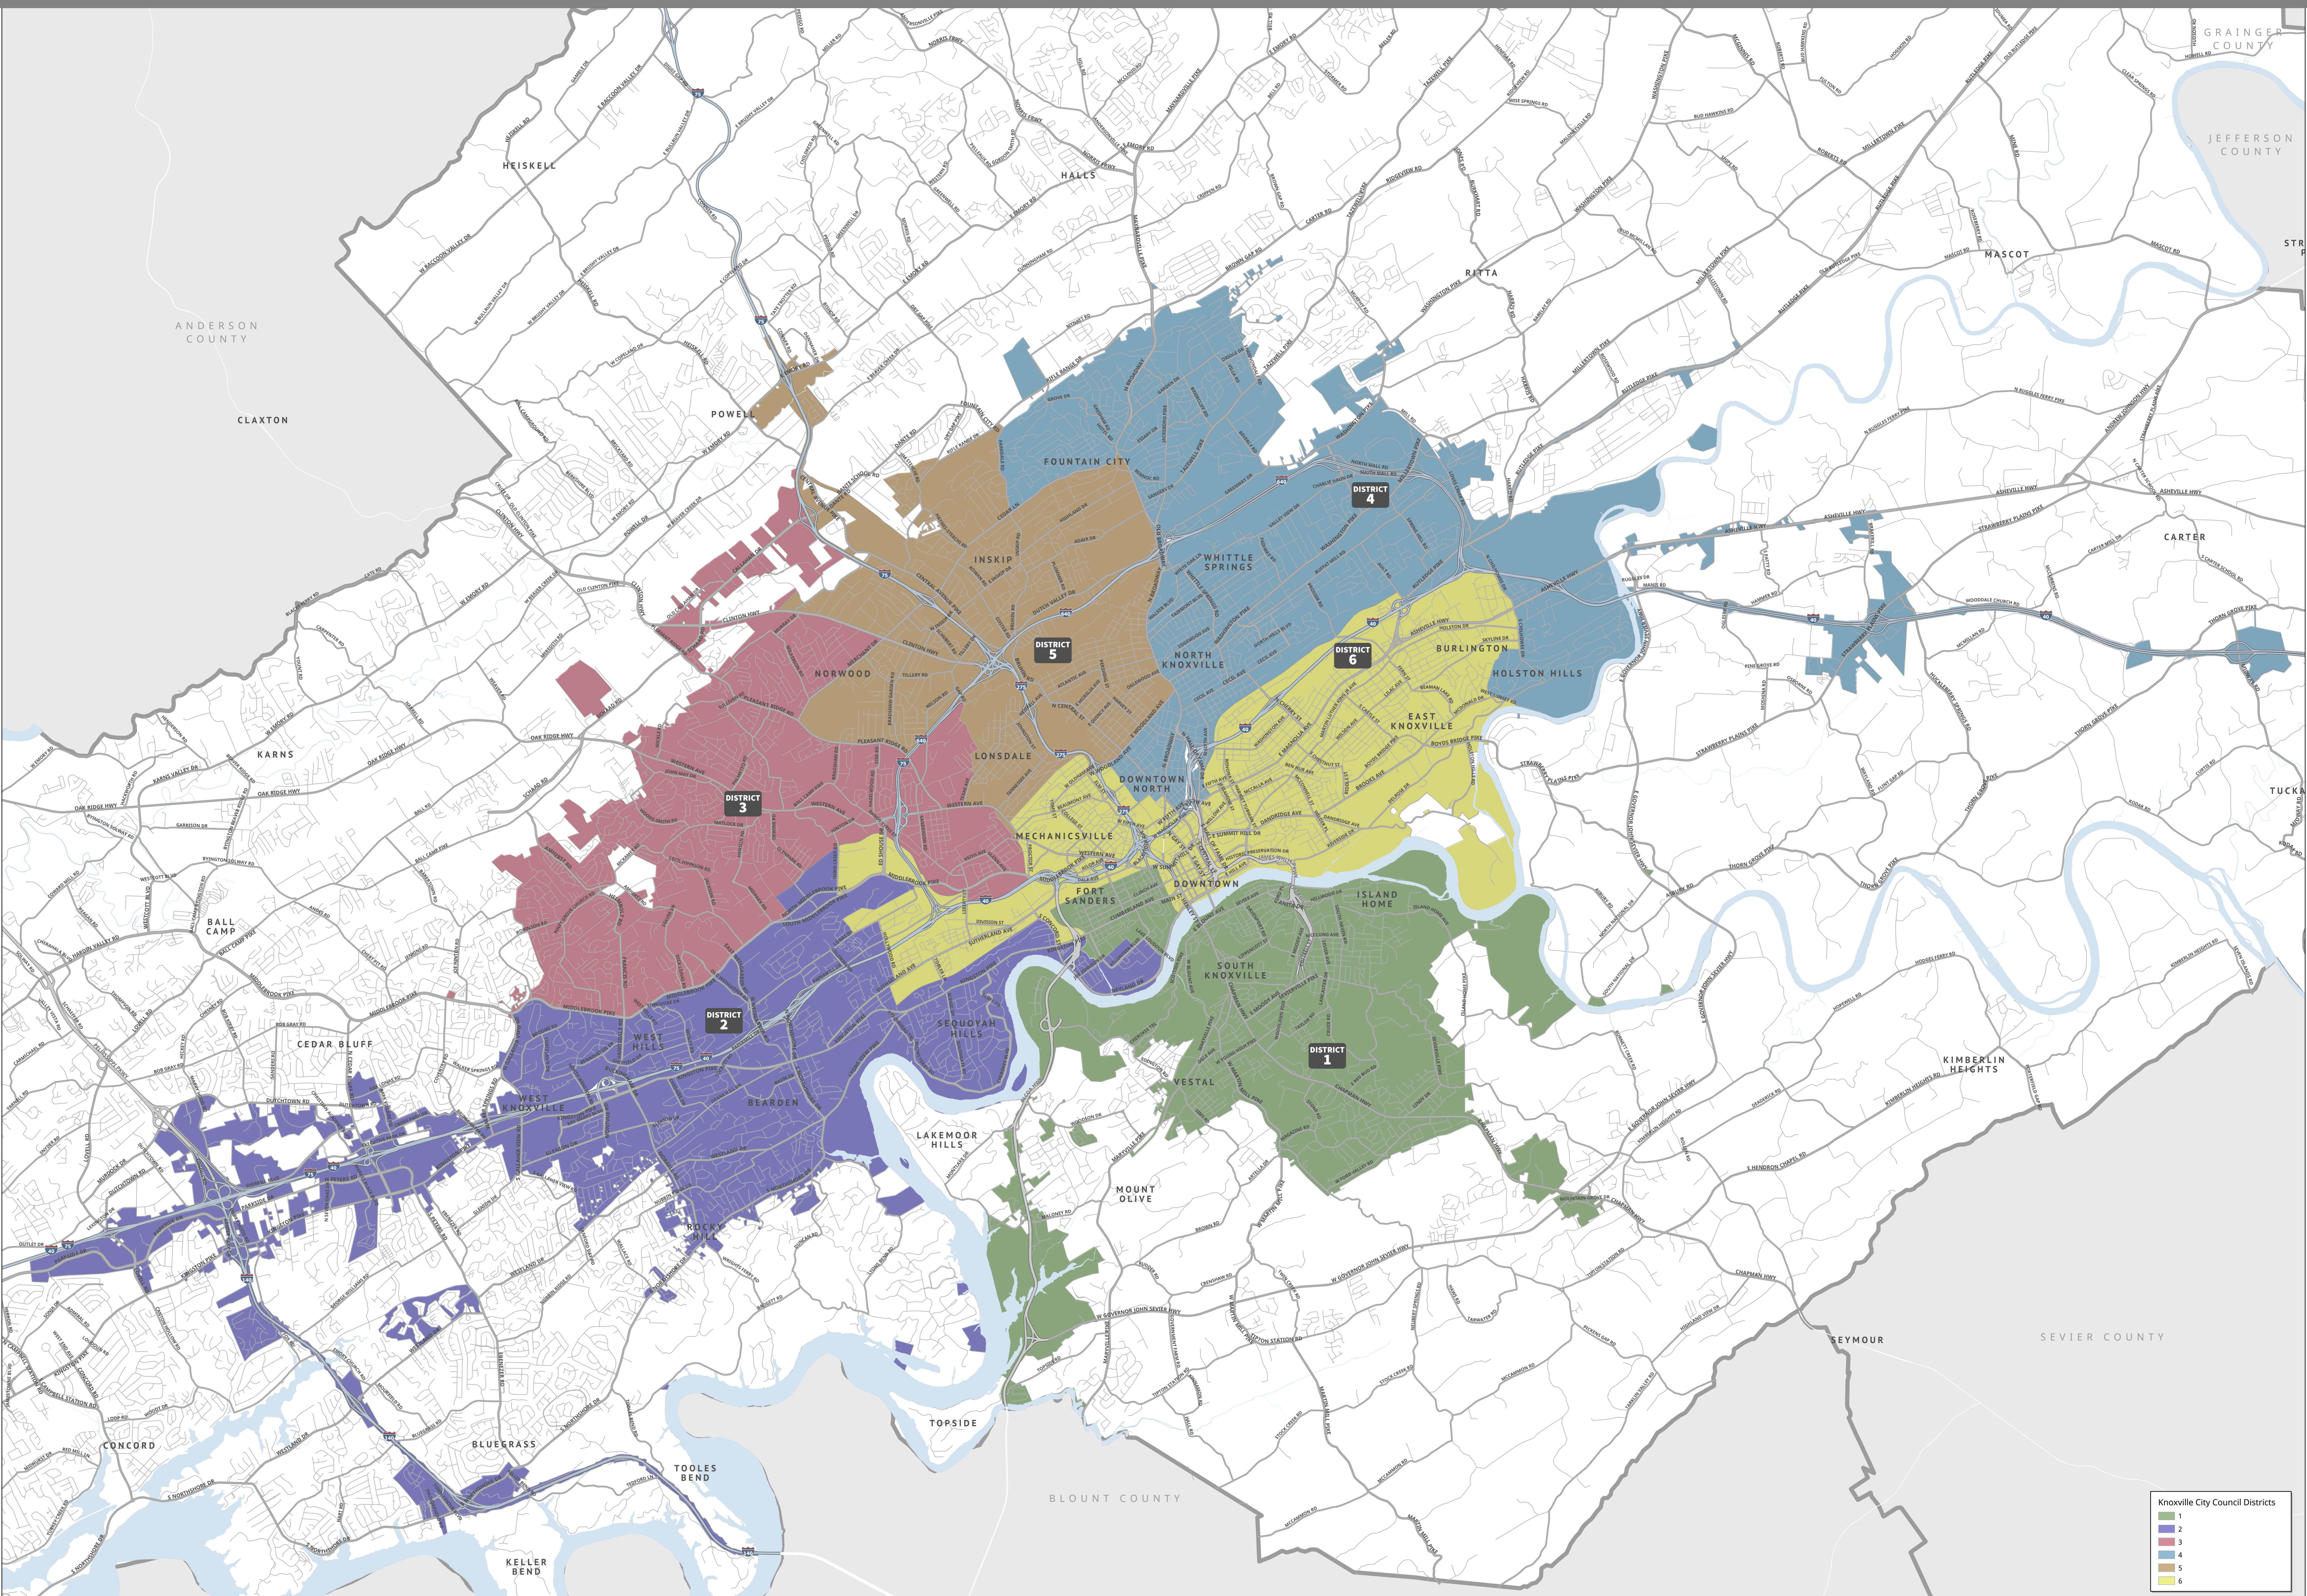

# KNOXVILLE CITY COUNCIL DISTRICTS

0 1.5 3 Miles

Knoxville City Council Districts

- 1
- 2
- 3
- 4
- 5
- 6